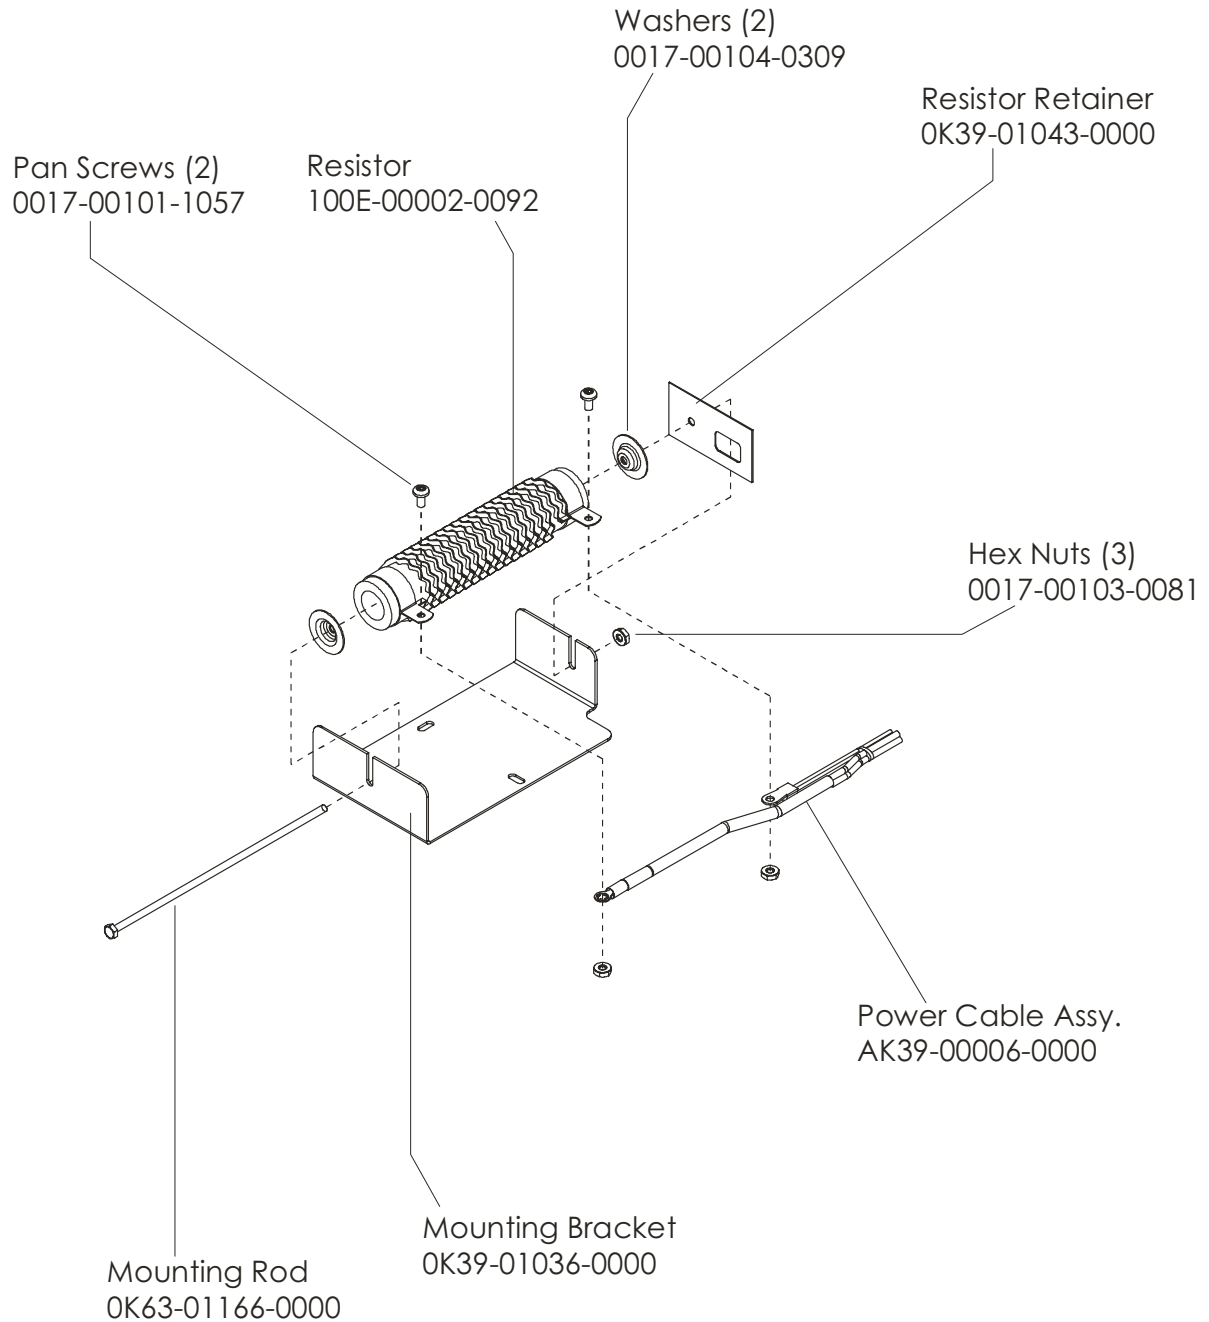

Resistor Assembly
AK39-00020-0001